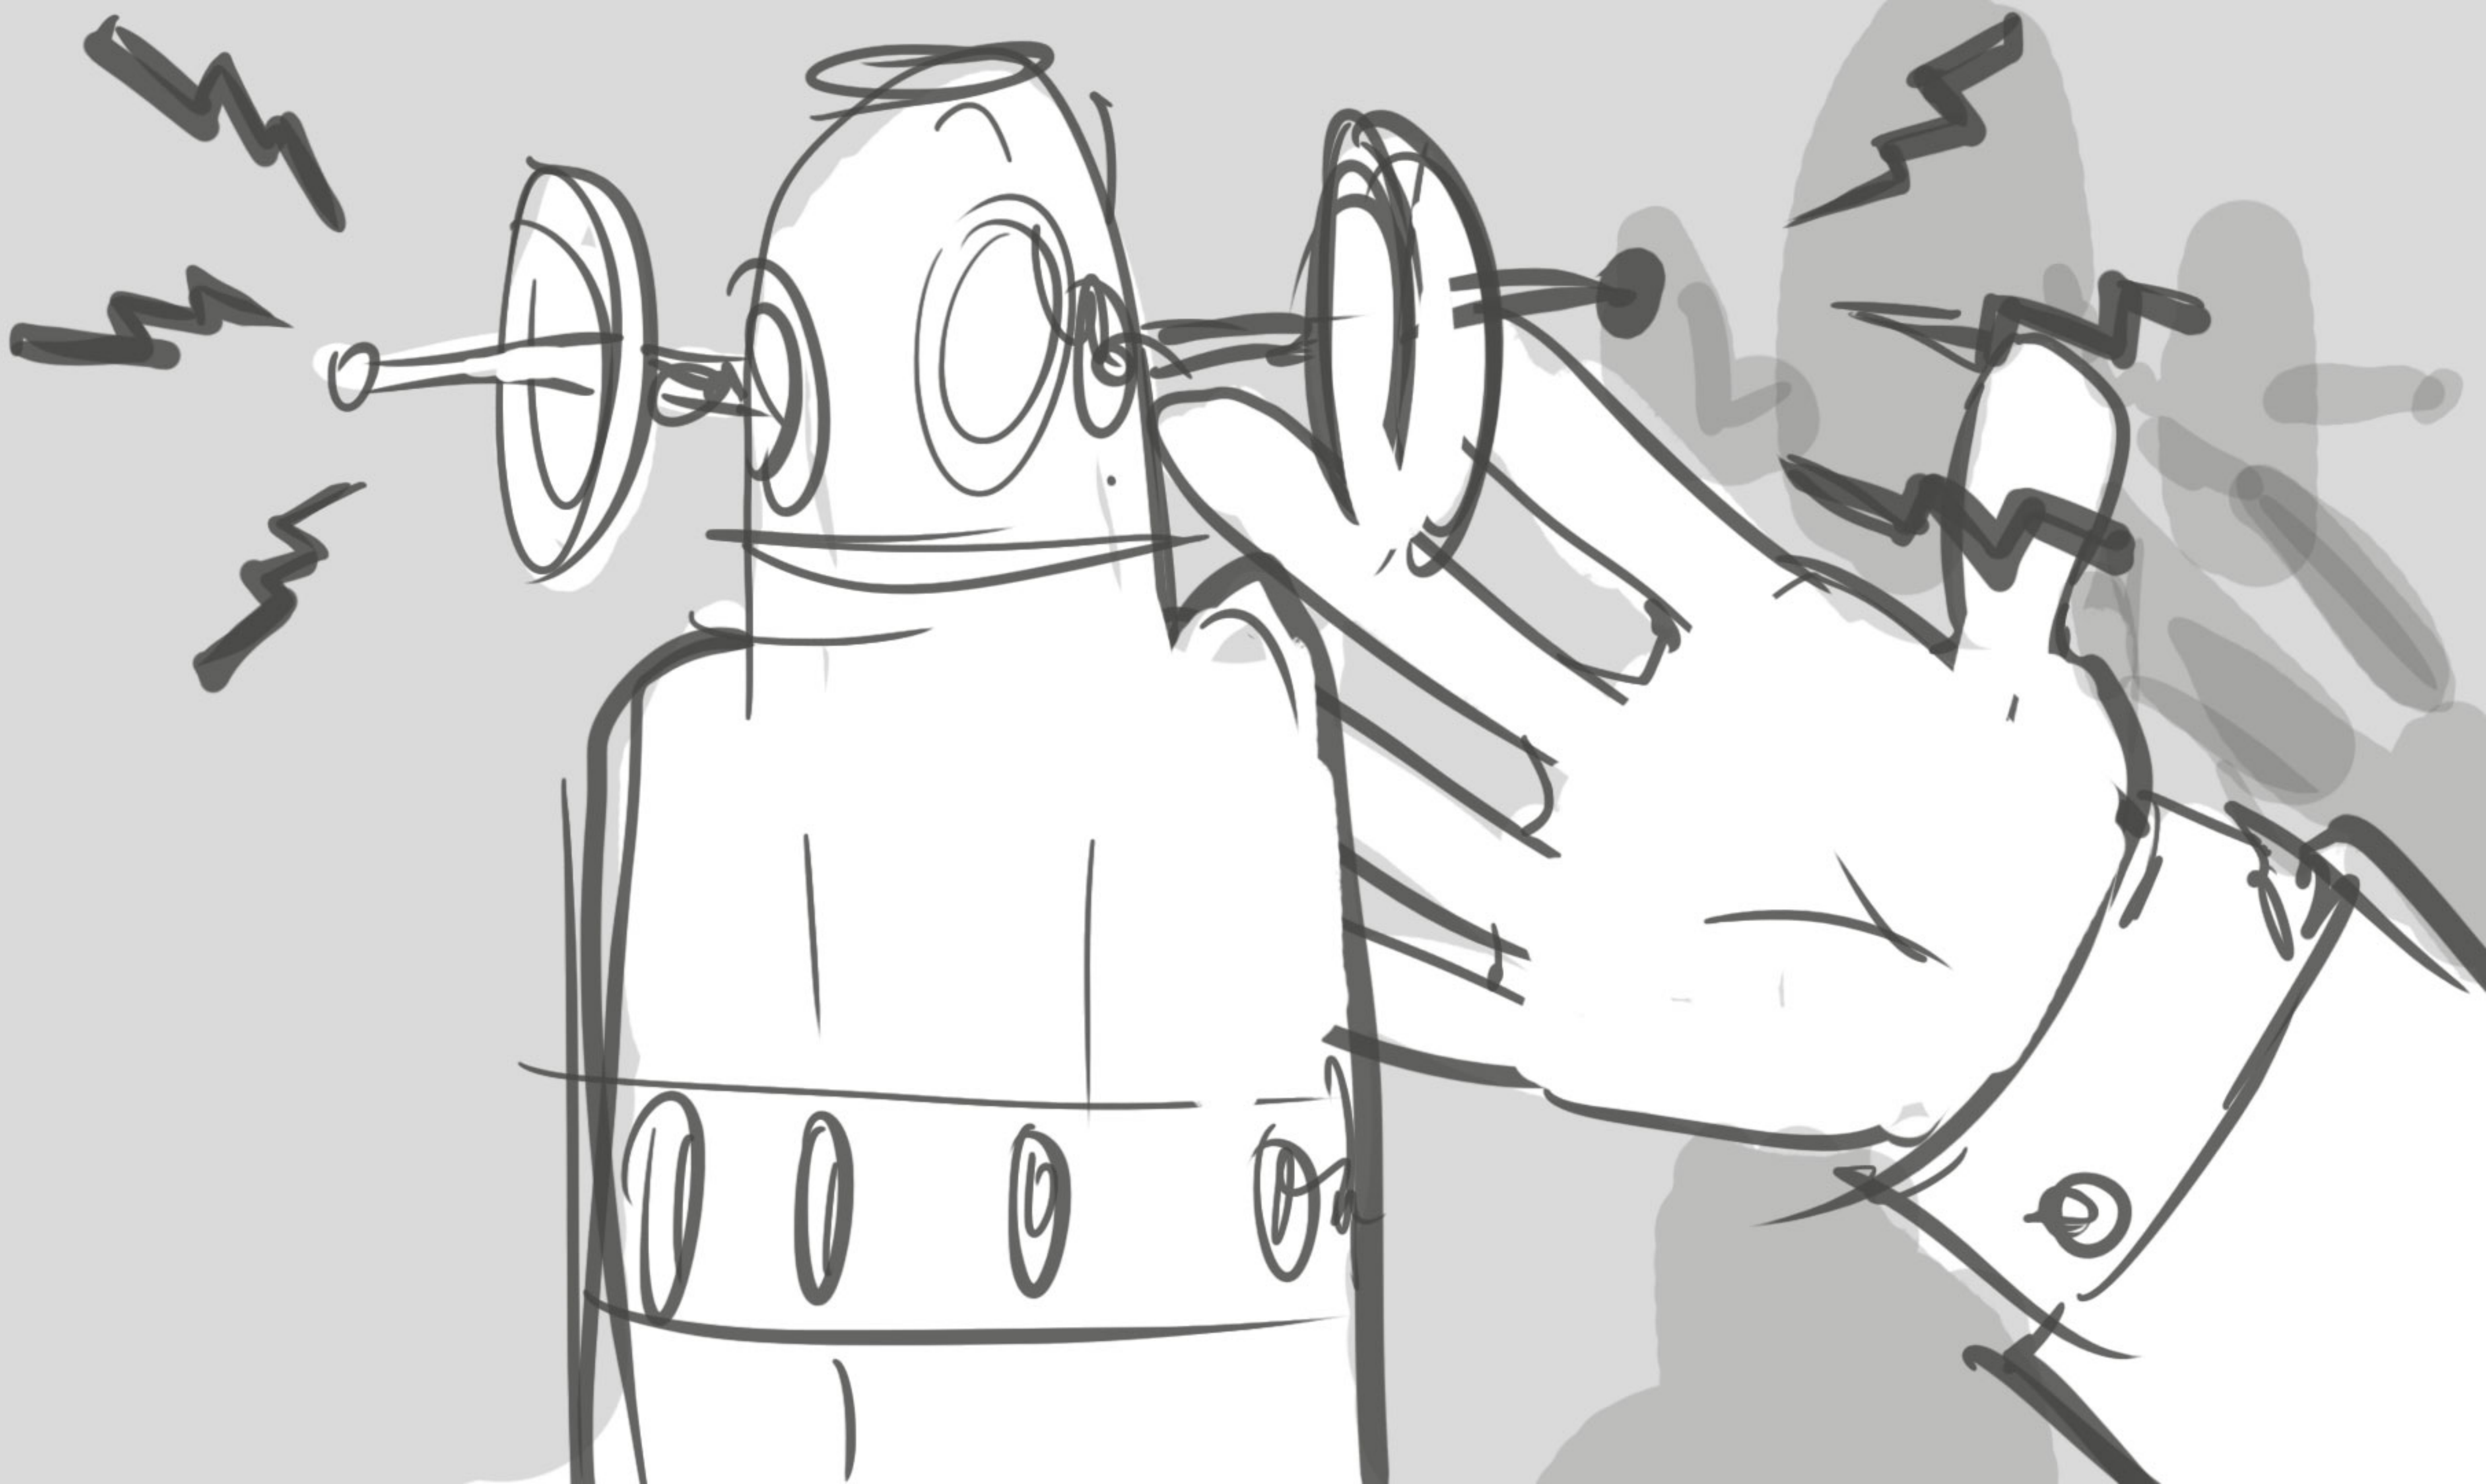

A hand-drawn illustration in grayscale. In the upper right, a hand is shown holding a pen, with a large, white, hand-drawn arrow pointing from the pen towards the center of the image. The arrow is thick and has a slightly irregular, hand-drawn appearance. In the center, the text "slow zoom out" is written in a bold, lowercase, sans-serif font. The background is dark with some light streaks and dots, suggesting a night sky or a dark environment. The overall style is sketchy and artistic.

**slow  
zoom  
out**

PULL  
BACK

000

SMOKE  
COMING OUT  
OF VENT

**labratory background**

**slider shot**

**station drifts in**

**slow zoom out**

# Training Costs

shutterstock

A hand-drawn illustration of a white rectangular sign with a black border, hanging from a grey background. The sign is tilted slightly to the right. The text 'AGENT ATTRITION' is written in a bold, black, sans-serif font, centered on the sign. The background is a light grey color with some faint, sketchy lines and shadows, suggesting a wall or a display area. There are some small, dark marks and lines around the sign, possibly representing screws or mounting hardware.